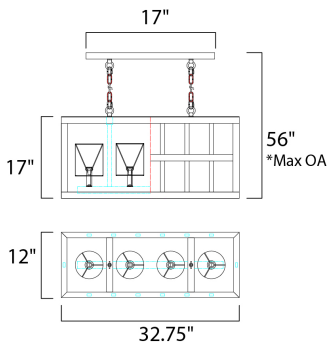

\*max overall height

**MEASUREMENTS**

- DIMENSION : 12" L x 32.75" W x 17" H
- MAX OAH : 56" OAH
- CANOPY : 17" W x 1" H x 4.5" L
- HANGING WEIGHT : 31.96 lb

**LAMPING**

- INPUT VOLTAGE : V
- BULB : 4 x 60W Incandescent E12 Candelabra , 240W Total
- BULB INCLUDED : (Not Included)
- DIMMABLE : Yes