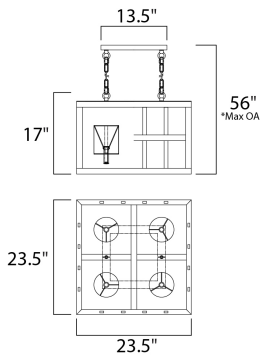

**MEASUREMENTS**

DIMENSION : 23.5" L x 23.5" W x 17" H  
 MAX OAH : 56" OAH  
 CANOPY : 13.5" W x 1" H x 4.5" L  
 HANGING WEIGHT : 10.58 lb

**LAMPING**

INPUT VOLTAGE : V  
 BULB : 4 x 60W Incandescent E12 Candelabra , 240W Total  
 BULB INCLUDED : (Not Included)  
 DIMMABLE : Yes