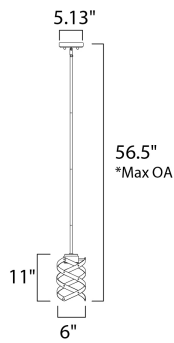

*max overall height

MEASUREMENTS

- DIMENSION : 6" L x 6" W x 11" H
- MAX OAH : 56.5" OAH
- CANOPY : 5.13" W x 1" H x 5.13" L
- HANGING WEIGHT : 3.74 lb

LAMPING

- INPUT VOLTAGE : 120V
- LUMENS : 770 Rated
- BULB : 1 x 11W LED AC Integrated , 11W Total
- BULB INCLUDED : (Integrated)
- DIMMABLE : Triac CL
- CRI : 90+ CRI
- COLOR_TEMP : 3000K