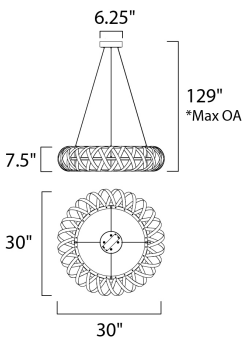

**PRODUCT DESCRIPTION**

Bands of metal are woven on a frame and finished in Bronze Gilt on the outside and a contrasting Gold Leaf finish on the inside. An LED light source peers through openings in the weave and directs light outward eliminating any strobing effect that fans may cause. This Fandelight has been updated with a Wi-Fi enabled control that operates color temperature, light intensity and the fan speed. These features can be adjusted by either the remote provided or Smart Home apps.

\*max overall height

**MEASUREMENTS**

- DIMENSION : 30" L x 30" W x 7.5" H
- MAX OAH : 129" OAH
- CANOPY : 6.25" W x 1.63" H x 6.25" L
- HANGING WEIGHT : 16.98 lb

**LAMPING**

- INPUT VOLTAGE : 120V
- LUMENS : 2,740 Rated
- BULB : 1 x LED PCB Integrated , 39W Total
- BULB INCLUDED : (Integrated)
- DIMMABLE : Triac CL
- CRI : 90+ CRI
- COLOR\_TEMP : 3000K