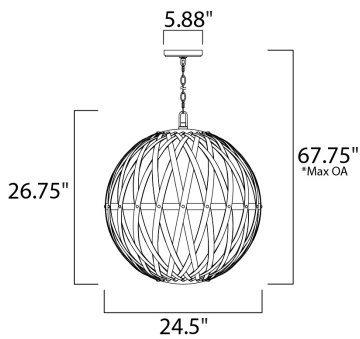

PRODUCT DESCRIPTION

Bands of metal are woven on a frame and finished in Bronze Gilt on the outside and a contrasting Gold Leaf finish on the inside. An LED light source peers through openings in the weave and directs light outward eliminating any strobing effect that fans may cause. This Fandelight has been updated with a Wi-Fi enabled control that operates color temperature, light intensity and the fan speed. These features can be adjusted by either the remote provided or Smart Home apps.

*max overall height

MEASUREMENTS

- DIMENSION : 24.5" L x 24.5" W x 26.75" H
- MAX OAH : 67.75" OAH
- CANOPY : 5.88" W x 1" H x 5.88" L
- HANGING WEIGHT : 17.38 lb

LAMPING

- INPUT VOLTAGE : 120V
- LUMENS : 1,540 Rated
- BULB : 1 x 22W LED AC Integrated , 22W Total
- BULB INCLUDED : (Integrated)
- DIMMABLE : Triac CL
- CRI : 90+ CRI
- COLOR_TEMP : 3000K