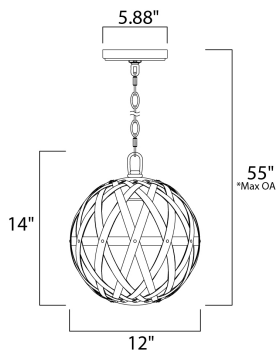

PRODUCT DESCRIPTION

Bands of metal are woven on a frame and finished in Bronze Gilt on the outside and a contrasting Gold Leaf finish on the inside. An LED light source peers through openings in the weave and directs light outward eliminating any strobing effect that fans may cause. This Fandelight has been updated with a Wi-Fi enabled control that operates color temperature, light intensity and the fan speed. These features can be adjusted by either the remote provided or Smart Home apps.

*max overall height

MEASUREMENTS

- DIMENSION : 12" L x 12" W x 14" H
- MAX OAH : 55" OAH
- CANOPY : 5.88" W x 1" H x 5.88" L
- HANGING WEIGHT : 7.28 lb

LAMPING

- INPUT VOLTAGE : 120V
- LUMENS : 770 Rated
- BULB : 1 x 11W LED AC Integrated , 11W Total
- BULB INCLUDED : (Integrated)
- DIMMABLE : Triac CL
- CRI : 90+ CRI
- COLOR_TEMP : 3000K