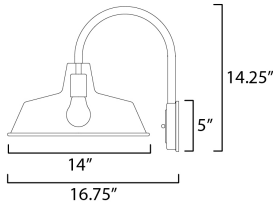

**MEASUREMENTS**

- DIMENSION : 14" W x 14.25" H x 16.75" Ext
- BACK PLATE : 11.75" HCO
- CANOPY : 5" W x 1.25" H x 5" L
- HANGING WEIGHT : 3.3 lb

**LAMPING**

- INPUT VOLTAGE : 120V
- BULB : 1 x 60W Incandescent E26 Medium , 60W Total
- BULB INCLUDED : (Not Included)
- DIMMABLE : Y