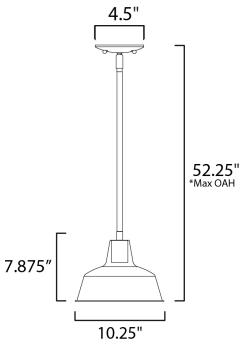

*max overall height

MEASUREMENTS

- DIMENSION : 10.25" L x 10.25" W x 7.87" H
- MAX OAH : 52.25" OAH
- CANOPY : 4.5" W x 0.75" H x 4.5" L
- HANGING WEIGHT : 2.2 lb

LAMPING

- INPUT VOLTAGE : 120V
- BULB : 1 x 60W Incandescent E26 Medium , 60W Total
- BULB INCLUDED : (Not Included)
- DIMMABLE : Yes
- LIGHTING_DIRECTION : Down