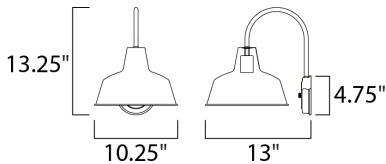

MEASUREMENTS

DIMENSION : 10.25" W x 13.25" H x 13" Ext
 BACK PLATE : 4.75" W x 4.75" H x 10.5" HCO
 HANGING WEIGHT : 1.76 lb

LAMPING

INPUT VOLTAGE : 120V
 BULB : 1 x 60W Incandescent E26 Medium , 60W Total
 BULB INCLUDED : (Not Included)
 DIMMABLE : Yes
 LIGHTING_DIRECTION : Down