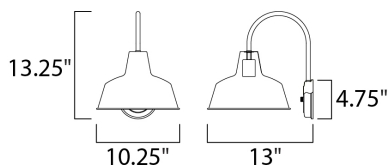

**MEASUREMENTS**

DIMENSION : 10.25" W x 13.25" H x 13" Ext  
 BACK PLATE : 4.75" W x 4.75" H x 10.5" HCO  
 HANGING WEIGHT : 1.76 lb

**LAMPING**

INPUT VOLTAGE : 120V  
 BULB : 1 x 60W Incandescent E26 Medium , 60W Total  
 BULB INCLUDED : (Not Included)  
 DIMMABLE : Yes  
 LIGHTING\_DIRECTION : Down