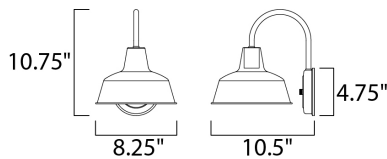

**MEASUREMENTS**

DIMENSION : 8.25" W x 10.75" H x 10.5" Ext  
 BACK PLATE : 4.75" W x 4.75" H x 8" HCO  
 HANGING WEIGHT : 1.21 lb

**LAMPING**

INPUT VOLTAGE : 120V  
 BULB : 1 x 60W Incandescent E26 Medium , 60W Total  
 BULB INCLUDED : (Not Included)  
 DIMMABLE : Yes  
 LIGHTING\_DIRECTION : Down