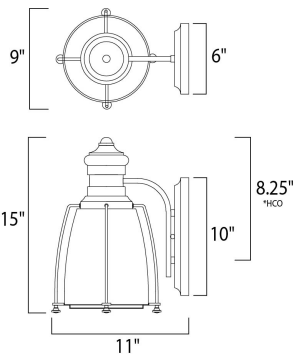

PRODUCT DESCRIPTION

Inspired by industrial lighting, the Hi-Bay collection's refined designs maintain the boldness of their predecessors but possess refined details throughout. Hi-Bay fixtures with Clear halophane glass are available in choice of finish of Bronze or Satin Nickel. Hi-Bay fixtures with solid metal shades are available in three choices of finish including Bronze, Polished Nickel and Satin Nickel, and include a Frost glass diffuser which conceals the light source and gently diffuses the incandescent illumination.

MEASUREMENTS

DIMENSION : 9" L x 9" W x 15" H x 11" Ext
BACK PLATE : 6" W x 10" H x 8.25" HCO
HANGING WEIGHT : 7.7 lb

LAMPING

INPUT VOLTAGE : 120V
BULB : 1 x 100W Incandescent E26 Medium , 100W Total
BULB INCLUDED : (Not Included)
DIMMABLE :

FINISHES OPTION

Bronze

GLASS

Clear CL

RATINGS

Wet Location

ADDITIONAL

OPERATING TEMPERATURE:
-20°C (-4°F), 40°C (104°F)

Always consult a qualified electrician before installing any lighting product.