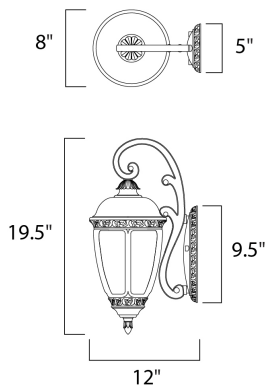

**PRODUCT DESCRIPTION**

Knob Hill Cast is a traditional, European style collection from Maxim Lighting International in Sienna finish with Seedy glass.

**MEASUREMENTS**

DIMENSION : 8" W x 19.5" H x 12" Ext  
 BACK PLATE : 5" W x 9.5" H x 9.5" HCO  
 HANGING WEIGHT : 5.5 lb

**LAMPING**

INPUT VOLTAGE : 120V  
 BULB : 3 x 40W Incandescent E12 Candelabra , 120W Total  
 BULB INCLUDED : (Not Included)  
 DIMMABLE : Yes

**FINISHES OPTION**

 Sienna (SE)

**GLASS**

Seedy CD

**MATERIAL**