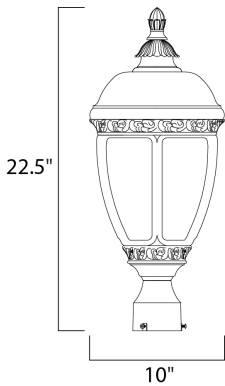

PRODUCT DESCRIPTION

Knob Hill Cast is a traditional, European style collection from Maxim Lighting International in Sienna finish with Seedy glass.

MEASUREMENTS

DIMENSION : 10" L x 10" W x 22.5" H

HANGING WEIGHT : 6.16 lb

LAMPING

INPUT VOLTAGE : 120V

BULB : 3 x 40W Incandescent E12 Candelabra , 120W Total

BULB INCLUDED : (Not Included)

DIMMABLE : Yes

FINISHES OPTION

 Sienna (SE)

GLASS