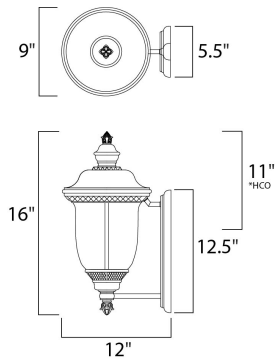

PRODUCT DESCRIPTION

Carriage House DC is a traditional, early American style collection from Maxim Lighting International in Oriental Bronze finish with Water Glass globe.

MEASUREMENTS

DIMENSION : 9" W x 16" H x 12" Ext
BACK PLATE : 6" W x 13" H x 11" HCO
HANGING WEIGHT : 4.84 lb

LAMPING

INPUT VOLTAGE : 120V
BULB : 2 x 40W Incandescent E12 Candelabra , 80W Total
BULB INCLUDED : (Not Included)
DIMMABLE : Yes

FINISHES OPTION

Oriental Bronze (OB)

GLASS

Water Glass WG

MATERIAL

Die Cast Aluminum, Glass

RATINGS

cETLus
Wet Location

ADDITIONAL

OPERATING TEMPERATURE:
-20°C (-4°F), 40°C (104°F)

Always consult a qualified electrician before installing any lighting product.