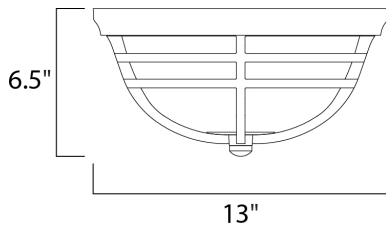

MEASUREMENTS

DIMENSION : 13" L x 13" W x 6.5" H
 HANGING WEIGHT : 6.82 lb

LAMPING

INPUT VOLTAGE : 120V
 BULB : 2 x 60W Incandescent E26 Medium , 60W Total
 BULB INCLUDED : (Not Included)
 DIMMABLE : Yes

FINISHES OPTION