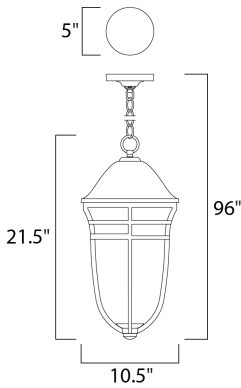

MEASUREMENTS

DIMENSION : 10.5" L x 10.5" W x 21.5" H
 MAX OAH : 96" OAH
 HANGING WEIGHT : 9.24 lb

LAMPING

INPUT VOLTAGE : 120V
 BULB : 1 x 60W Incandescent E26 Medium , 60W Total
 BULB INCLUDED : (Not Included)
 DIMMABLE : Yes