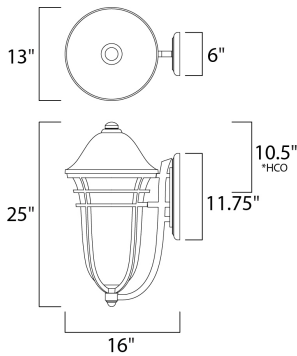

PRODUCT DESCRIPTION

The Westport Collection of outdoor lighting fixtures gives you the ability to pierce the darkness, enhancing the look of your home. Designed in an Artesian Bronze finished and a Wisp glass, you are sure to gain that desire.

MEASUREMENTS

- DIMENSION : 13" W x 25" H x 16" Ext
- BACK PLATE : 6" W x 11.75" H x 10.5" HCO
- HANGING WEIGHT : 13.64 lb

LAMPING

- INPUT VOLTAGE : 120V
- BULB : 1 x 60W Incandescent E26 Medium , 60W Total
- BULB INCLUDED : (Not Included)
- DIMMABLE : Yes

FINISHES OPTION

- Artesian Bronze (AT)

GLASS

Wisp WP

MATERIAL

Die Cast Aluminum

RATINGS

Wet Location

ADDITIONAL

OPERATING TEMPERATURE:
-20°C (-4°F), 40°C (104°F)

Always consult a qualified electrician before installing any lighting product.