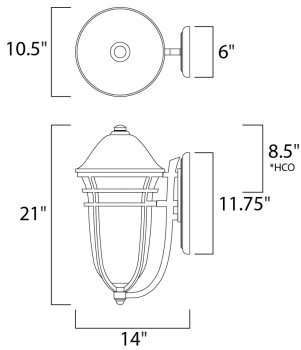

PRODUCT DESCRIPTION

The Westport Collection of outdoor lighting fixtures gives you the ability to pierce the darkness, enhancing the look of your home. Designed in an Artesian Bronze finished and a Wisp glass, you are sure to gain that desire.

MEASUREMENTS

- DIMENSION : 10.5" W x 21" H x 14" Ext
- BACK PLATE : 6" W x 11.75" H x 8.5" HCO
- HANGING WEIGHT : 9.33 lb

LAMPING

- INPUT VOLTAGE : 120V
- BULB : 1 x 60W Incandescent E26 Medium , 60W Total
- BULB INCLUDED : (Not Included)
- DIMMABLE : Yes

FINISHES OPTION

- Artesian Bronze (AT)

GLASS

Wisp WP

MATERIAL

Die Cast Aluminum

RATINGS

Wet Location

ADDITIONAL

OPERATING TEMPERATURE:
-20°C (-4°F), 40°C (104°F)

Always consult a qualified electrician before installing any lighting product.