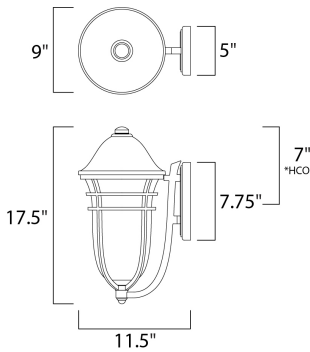

PRODUCT DESCRIPTION

The Westport Collection of outdoor lighting fixtures gives you the ability to pierce the darkness, enhancing the look of your home. Designed in an Artesian Bronze finished and a Wisp glass, you are sure to gain that desire.

MEASUREMENTS

- DIMENSION : 9" W x 17.5" H x 11.5" Ext
- BACK PLATE : 5" W x 7.75" H x 7" HCO
- HANGING WEIGHT : 6.16 lb

LAMPING

- INPUT VOLTAGE : 120V
- BULB : 1 x 60W Incandescent E26 Medium , 60W Total
- BULB INCLUDED : (Not Included)
- DIMMABLE : Yes

FINISHES OPTION

- Artesian Bronze (AT)

GLASS

Wisp WP

MATERIAL

Die Cast Aluminum

RATINGS

Wet Location

ADDITIONAL

OPERATING TEMPERATURE:
-20°C (-4°F), 40°C (104°F)

Always consult a qualified electrician before installing any lighting product.