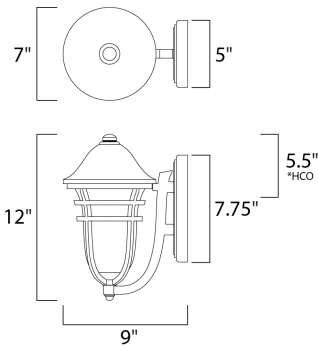

PRODUCT DESCRIPTION

The Westport Collection of outdoor lighting fixtures gives you the ability to pierce the darkness, enhancing the look of your home. Designed in an Artesian Bronze finished and a Wisp glass, you are sure to gain that desire.

MEASUREMENTS

DIMENSION : 7" W x 12" H x 9" Ext
HANGING WEIGHT : 3.78 lb

LAMPING

INPUT VOLTAGE : 120V
BULB : 1 x 60W Incandescent E26 Medium , 60W Total
BULB INCLUDED : (Not Included)
DIMMABLE : Yes

FINISHES OPTION

Artesian Bronze (AT)

GLASS

Wisp WP

MATERIAL

Die Cast Aluminum

RATINGS

Wet Location

ADDITIONAL

OPERATING TEMPERATURE:
-20°C (-4°F), 40°C (104°F)

Always consult a qualified electrician before installing any lighting product.