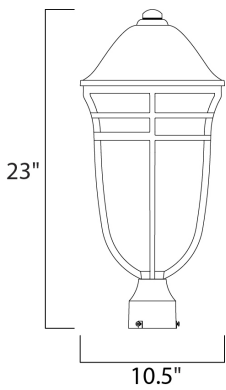

**MEASUREMENTS**

DIMENSION : 10.5" L x 10.5" W x 23" H  
 HANGING WEIGHT : 7.48 lb

**LAMPING**

INPUT VOLTAGE : 120V  
 BULB : 1 x 60W Incandescent E26 Medium , 60W Total  
 BULB INCLUDED : (Not Included)  
 DIMMABLE : Yes