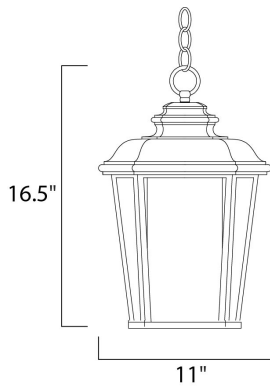

MEASUREMENTS

DIMENSION : 11" L x 11" W x 16.5" H
 HANGING WEIGHT : 6.45 lb

LAMPING

INPUT VOLTAGE : 120V
 BULB : 1 x 60W Incandescent E26 Medium , 60W Total
 BULB INCLUDED : (Not Included)
 DIMMABLE : Yes