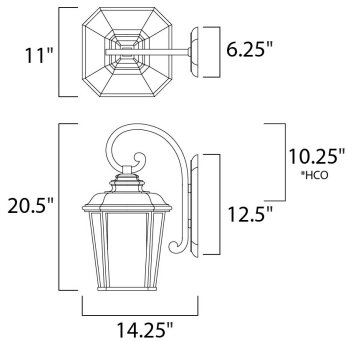

MEASUREMENTS

- DIMENSION : 11" W x 20.5" H x 14.25" Ext
- BACK PLATE : 6.25" W x 12.5" H x 10.25" HCO
- HANGING WEIGHT : 9.9 lb

LAMPING

- INPUT VOLTAGE : 120V
- BULB : 1 x 60W Incandescent E26 Medium , 60W Total
- BULB INCLUDED : (Not Included)
- DIMMABLE : Yes

*height from center of outlet to the top of the fixture

FINISHES OPTION

- Black Oxide (BO)

GLASS

Weathered Frost WF

MATERIAL

Aluminum, Glass

RATINGS