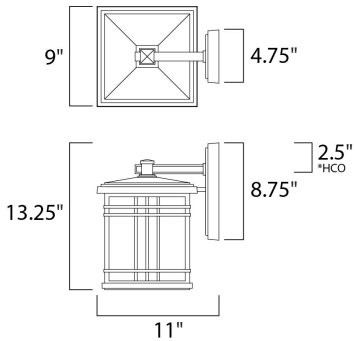

PRODUCT DESCRIPTION

This craftsman inspired design features a rich Earth Tone finish combined with Frosted Seedy glass that provides an upscale look at a competitive price. Available in both incandescent and fluorescent versions with an LED source to consider.

MEASUREMENTS

- DIMENSION : 9" W x 13.25" H x 11" Ext
- BACK PLATE : 4.75" W x 8.75" H x 2.5" HCO
- HANGING WEIGHT : 6.38 lb

LAMPING

- INPUT VOLTAGE : V
- BULB : 1 x 60W Incandescent E26 Medium , 60W Total
- BULB INCLUDED : (Not Included)
- DIMMABLE :

FINISHES OPTION

- Earth Tone (ET)

GLASS

Frosted Seedy FS

MATERIAL

Die Cast Aluminum

RATINGS

Wet Location

ADDITIONAL

OPERATING TEMPERATURE:
-20°C (-4°F), 40°C (104°F)

Always consult a qualified electrician before installing any lighting product.