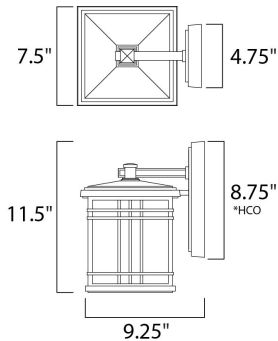

PRODUCT DESCRIPTION

This craftsman inspired design features a rich Earth Tone finish combined with Frosted Seedy glass that provides an upscale look at a competitive price. Available in both incandescent and fluorescent versions with an LED source to consider.