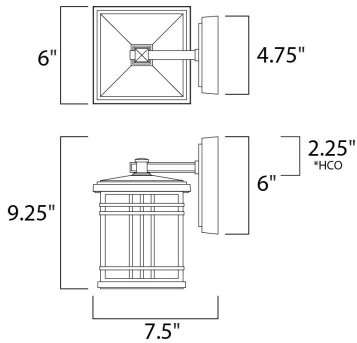

PRODUCT DESCRIPTION

This craftsman inspired design features a rich Earth Tone finish combined with Frosted Seedy glass that provides an upscale look at a competitive price. Available in both incandescent and fluorescent versions with an LED source to consider.

MEASUREMENTS

- DIMENSION : 6" W x 9.25" H x 7.5" Ext
- BACK PLATE : 4.75" W x 6" H x 2.25" HCO
- HANGING WEIGHT : 3.08 lb

LAMPING

- BULB : 1 x 60W Incandescent E26 Medium , 60W Total
- BULB INCLUDED : (Not Included)
- DIMMABLE :

FINISHES OPTION

- Earth Tone (ET)

GLASS

Frosted Seedy FS

MATERIAL

Die Cast Aluminum

RATINGS

Wet Location

ADDITIONAL

OPERATING TEMPERATURE:
-20°C (-4°F), 40°C (104°F)

Always consult a qualified electrician before installing any lighting product.