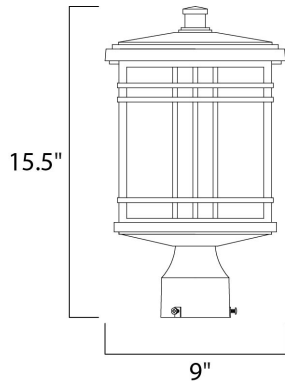

**MEASUREMENTS**

DIMENSION : 9" W x 15.5" H  
 HANGING WEIGHT : 6.16 lb

**LAMPING**

BULB : 1 x 100W Incandescent E26 Medium , 100W Total  
 BULB INCLUDED : (Not Included)  
 DIMMABLE :

**FINISHES OPTION**