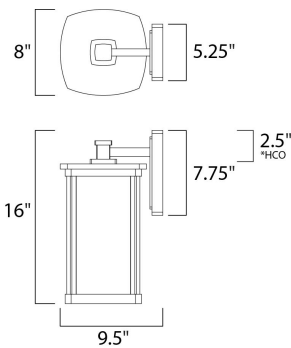

PRODUCT DESCRIPTION

Simple lines create a transitional style that fits a wide variety of exterior home design. Available in both Platinum or Bronze finish, Frosted Seedy or Clear Ribbed glass, or fluorescent, incandescent or LED lamping.