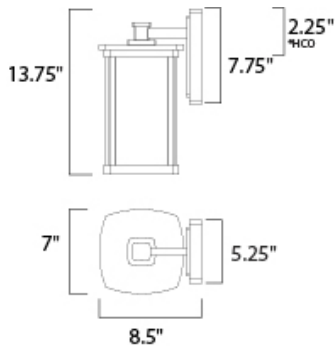

PRODUCT DESCRIPTION

Simple lines create a transitional style that fits a wide variety of exterior home design. Available in both Platinum or Bronze finish, Frosted Seedy or Clear Ribbed glass, or fluorescent, incandescent or LED lamping.

MEASUREMENTS

DIMENSION : 7" W x 13.75" H x 8.5" Ext
BACK PLATE : 5.25" W x 7.75" H x 2.25" HCO
HANGING WEIGHT : 4.95 lb

LAMPING

INPUT VOLTAGE : 120V
BULB : 1 x 60W Incandescent E26 Medium , 60W Total
BULB INCLUDED : (Not Included)
DIMMABLE : Yes

FINISHES OPTION

Bronze (BZ)
Platinum (PL)

GLASS

Frosted Seedy FS

MATERIAL

Aluminum, Glass

RATINGS

cETLus
Wet Location

ADDITIONAL

OPERATING TEMPERATURE:
-20°C (-4°F), 40°C (104°F)

Always consult a qualified electrician before installing any lighting product.