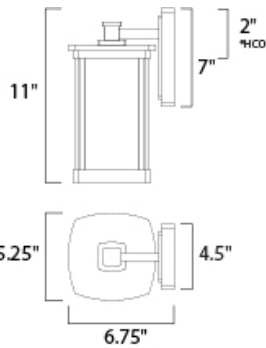

MEASUREMENTS

- DIMENSION : 5.25" W x 11" H x 6.75" Ext
- BACK PLATE : 4.5" W x 7" H x 2" HCO
- HANGING WEIGHT : 2.97 lb

LAMPING

- INPUT VOLTAGE : 120V
- BULB : 1 x 60W Incandescent E26 Medium , 60W Total
- BULB INCLUDED : (Not Included)
- DIMMABLE : Yes

Always consult a qualified electrician before installing any lighting product.