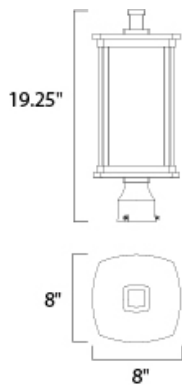

**MEASUREMENTS**

DIMENSION : 8" L x 8" W x 19.25" H

HANGING WEIGHT : 7.7 lb

**LAMPING**

INPUT VOLTAGE : 120V

BULB : 1 x 60W Incandescent E26 Medium , 60W Total

BULB INCLUDED : (Not Included)

DIMMABLE : Yes