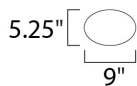

MEASUREMENTS

DIMENSION : 47" W x 5.5" H x 5" Ext
 BACK PLATE : 5.25" W x 9" H x 2.7" HCO
 HANGING WEIGHT : 9.43 lb

LAMPING

INPUT VOLTAGE : 120V
 LUMENS : 1,400 Rated
 BULB : 1 x 20W LED PCB Integrated , 20W Total
 BULB INCLUDED : (Integrated)
 DIMMABLE : Triac CL
 CRI : 80+ CRI
 COLOR_TEMP : 3000K