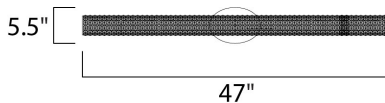

PRODUCT DESCRIPTION

Clear Beveled Crystals are strung onto a continuous wire and wrapped over a tubular metal frame finished in your choice of a high luster Polished Chrome or vibrant Rose Gold. Hidden within the tubular frame is a LED light source, which not only adds beauty and sparkle to the crystal, but adds ample light for the vanity.

MEASUREMENTS

DIMENSION : 47" W x 5.5" H x 5" Ext
 BACK PLATE : 5.25" W x 9" H x 2.7" HCO
 HANGING WEIGHT : 9.43 lb

LAMPING

INPUT VOLTAGE : 120V
 LUMENS : 1,400 Rated
 BULB : 1 x 20W LED PCB Integrated , 20W Total
 BULB INCLUDED : (Integrated)
 DIMMABLE : Triac CL
 CRI : 80+ CRI
 COLOR_TEMP : 3000K