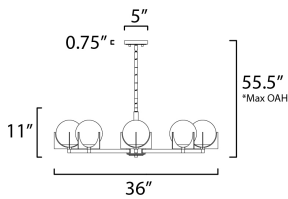

*max overall height

MEASUREMENTS

- DIMENSION : 36" L x 36" W x 11" H
- MAX OAH : 55" OAH
- CANOPY : 4.75" W x 0.75" H x 4.75" L
- HANGING WEIGHT : 18.99 lb

LAMPING

- INPUT VOLTAGE : 120V
- BULB : 8 x 40W Incandescent E12 Candelabra , 320W Total
- BULB INCLUDED : (Not Included)
- DIMMABLE :