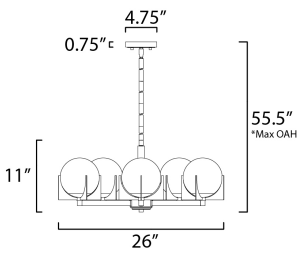

*max overall height

MEASUREMENTS

- DIMENSION : 26" L x 26" W x 11" H
- MAX OAH : 55" OAH
- CANOPY : 4.75" W x 0.75" H x 4.75" L
- HANGING WEIGHT : 10.32 lb

LAMPING

- INPUT VOLTAGE : 120V
- BULB : 5 x 40W Incandescent E12 Candelabra , 200W Total
- BULB INCLUDED : (Not Included)
- DIMMABLE :