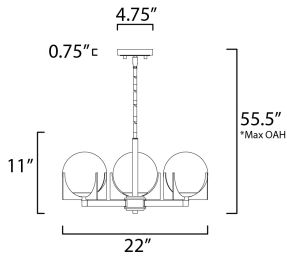

\*max overall height

**MEASUREMENTS**

- DIMENSION : 22" L x 22" W x 11" H
- MAX OAH : 55" OAH
- CANOPY : 4.75" W x 0.75" H x 4.75" L
- HANGING WEIGHT : 5.73 lb

**LAMPING**

- INPUT VOLTAGE : 120V
- BULB : 3 x 40W Incandescent E12 Candelabra , 120W Total
- BULB INCLUDED : (Not Included)
- DIMMABLE :