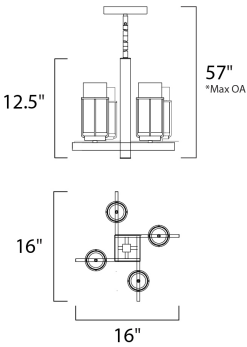

\*max overall height of the fixture

**MEASUREMENTS**

DIMENSION : 16" W x 12.5" H  
 MAX OAH : 57" OAH  
 HANGING WEIGHT : 13.76 lb

**LAMPING**

INPUT VOLTAGE : 120V  
 LUMENS : 1,456 Rated  
 BULB : 4.5+2.8W LED LED , 21W Total  
 BULB INCLUDED : (Included)  
 DIMMABLE : Triac CL  
 CRI : 80 CRI  
 COLOR\_TEMP : 3000K