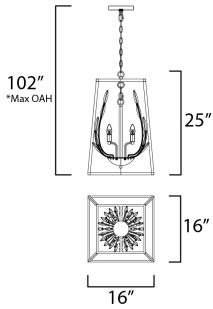

PRODUCT DESCRIPTION

Metal frames finished in a lustrous Gold Leaf house a Polished Nickel bouquet of Beveled Crystal petals. The combination of gold, nickel, and crystal are dramatic elements that blend together in a homogenous fashion.

*max overall height

MEASUREMENTS

- DIMENSION : 16" L x 16" W x 25" H
- MAX OAH : 102" OAH
- CANOPY : 6" W x 1" H x 6" L
- HANGING WEIGHT : 20.9 lb

LAMPING

- INPUT VOLTAGE : 120V
- BULB : 4 x 40W Incandescent E12 Candelabra , 160W Total
- BULB INCLUDED : (Not Included)
- DIMMABLE : Yes