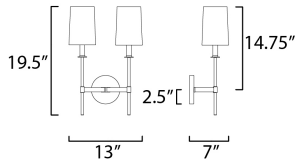

MEASUREMENTS

DIMENSION : 13" W x 19.5" H x 7" Ext
 MAX OAH : 5" W x 5" H
 HANGING WEIGHT : 2.78 lb

LAMPING

INPUT VOLTAGE : 120V
 : 2 x 60W Incandescent E12 Candelabra , 120W Total
 BULB :
 BULB INCLUDED : (Not Included)
 DIMMABLE :
 LIGHTING_DIRECTION : Up