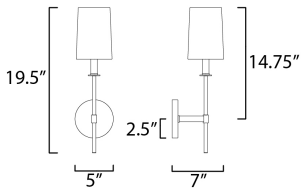

**MEASUREMENTS**

DIMENSION : 5" W x 19.5" H x 7" Ext  
 MAX OAH : 5" W x 5" H  
 HANGING WEIGHT : 1.65 lb

**LAMPING**

INPUT VOLTAGE : 120V  
 BULB : 1 x 60W Incandescent E12 Candelabra , 60W Total  
 BULB INCLUDED : (Not Included)  
 DIMMABLE :  
 LIGHTING\_DIRECTION : Up

**FINISHES OPTION**

 Satin Brass / Polished Nickel (SBRPN)

**MATERIAL**

Steel, Fabric

**RATINGS**

cULus  
 Dry Location

**ADDITIONAL**

INSTALL UP/DOWN: Up  
 OPERATING TEMPERATURE:  
 -20°C (-4°F), 40°C (104°F)