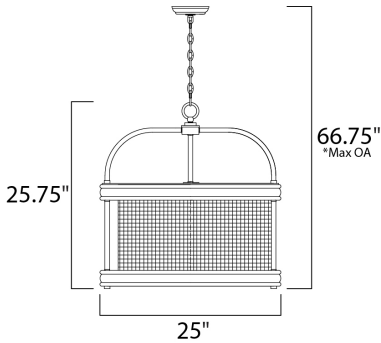

PRODUCT DESCRIPTION

Rings of solid wood finished in Driftwood adds dramatic contrast to the Textured Black mesh and metal in this Industrial Country design. The use of mixed materials and textures create a striking design sure to enhance the beauty of your room.

*max overall height

MEASUREMENTS

- DIMENSION : 25" L x 25" W x 25.75" H
- MAX OAH : 66.75" OAH
- CANOPY : 5" W x 1" H x 5" L
- HANGING WEIGHT : 30 lb
- WIRE LENGTH : 120"

LAMPING

- INPUT VOLTAGE : 120V
- BULB : 6 x 60W Incandescent E12 Candelabra , 360W Total
- BULB INCLUDED : (Not Included)
- DIMMABLE : Yes

FINISHES OPTION

- Driftwood / Black (DWBK)

MATERIAL

Wood, Steel

RATINGS

cULus
Dry Location

ADDITIONAL

ADJUSTABLE
OPERATING TEMPERATURE:
-20°C (-4°F), 40°C (104°F)