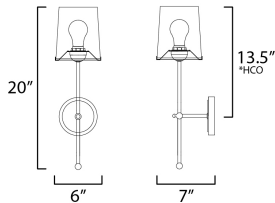

LAMPING

INPUT VOLTAGE : 120V
BULB : 1 x 60W Incandescent E26 Medium , 60W Total
BULB INCLUDED : (Not Included)
DIMMABLE : Y