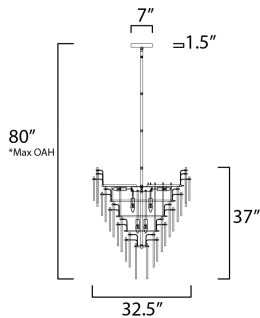

PRODUCT DESCRIPTION

Hand-formed glass petals of Clear and Champagne-tint suspend from a tiered frame of gold and accented with petals of solid metal finished in Gold Leaf. Numerous candelabra sockets are strategically placed within the fixture to create glimmer and elegance to this majestic collection.

ADDITIONAL

OPERATING TEMPERATURE:
-20°C (-4°F), 40°C (104°F)

*max overall height

MEASUREMENTS

DIMENSION : 32.5" L x 32.5" W x 37" H
 MAX OAH : 80" OAH
 CANOPY : 7" W x 1.5" H x 7" L
 HANGING WEIGHT : 119.9 lb