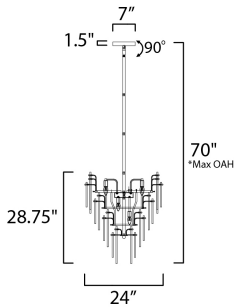

PRODUCT DESCRIPTION

Hand-formed glass petals of Clear and Champagne-tint suspend from a tiered frame of gold and accented with petals of solid metal finished in Gold Leaf. Numerous candelabra sockets are strategically placed within the fixture to create glimmer and elegance to this majestic collection.

*max overall height

MEASUREMENTS

DIMENSION : 24" L x 24" W x 28.75" H
 MAX OAH : 70" OAH
 CANOPY : 7" W x 1.5" H x 7" L
 HANGING WEIGHT : 64.9 lb

LAMPING

INPUT VOLTAGE : 120V
 BULB : 12 x 40W Incandescent E12 Candelabra , 480W Total
 BULB INCLUDED : (Not Included)
 DIMMABLE : Yes