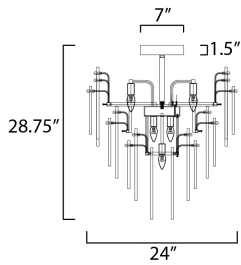

PRODUCT DESCRIPTION

Hand-formed glass petals of Clear and Champagne-tint suspend from a tiered frame of gold and accented with petals of solid metal finished in Gold Leaf. Numerous candelabra sockets are strategically placed within the fixture to create glimmer and elegance to this majestic collection.

MEASUREMENTS

- DIMENSION : 24" L x 24" W x 28.75" H
- MAX OAH : 28.75" OAH
- CANOPY : 7" W x 1.5" H x 7" L
- HANGING WEIGHT : 63.8 lb

LAMPING

- INPUT VOLTAGE : 120V
- BULB : 1 x 40W Incandescent E12 Candelabra , 400W Total
- BULB INCLUDED : (Not Included)
- DIMMABLE : Yes