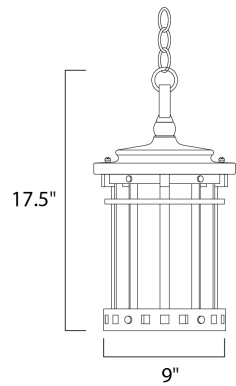

PRODUCT DESCRIPTION

Santa Barbara Cast is a transitional style collection from Maxim Lighting International in Sienna finish with Seedy glass.

MEASUREMENTS

DIMENSION : 9" L x 9" W x 17.5" H

HANGING WEIGHT : 7.92 lb