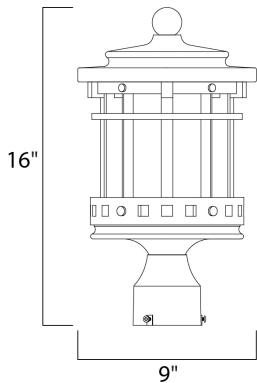

**PRODUCT DESCRIPTION**

Santa Barbara Cast is a transitional style collection from Maxim Lighting International in Sienna finish with Seedy glass.

**MEASUREMENTS**

DIMENSION : 9" L x 9" W x 16" H

HANGING WEIGHT : 5.7 lb

**LAMPING**

INPUT VOLTAGE : 120V

BULB : 3 x 40W Incandescent E12 Candelabra , 120W Total

BULB INCLUDED : (Not Included)

DIMMABLE : Yes

**FINISHES OPTION**

 Sienna (SE)

**GLASS**