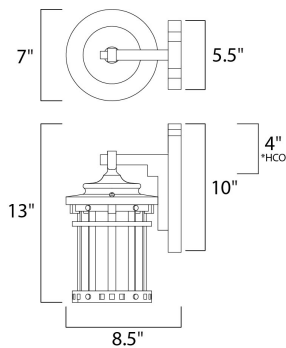

PRODUCT DESCRIPTION

Santa Barbara Cast is a transitional style collection from Maxim Lighting International in Sienna finish with Seedy glass.

MEASUREMENTS

DIMENSION : 7" W x 13" H x 8.5" Ext
BACK PLATE : 5.5" W x 10" H x 4" HCO
HANGING WEIGHT : 4.29 lb

LAMPING

INPUT VOLTAGE : 120V
BULB : 1 x 60W Incandescent E26 Medium , 60W Total
BULB INCLUDED : (Not Included)
DIMMABLE : Yes

FINISHES OPTION

Sienna (SE)

GLASS

Seedy CD

MATERIAL

Die Cast Aluminum

RATINGS

cETLus
Wet Location

ADDITIONAL

OPERATING TEMPERATURE:
-20°C (-4°F), 40°C (104°F)

Always consult a qualified electrician before installing any lighting product.