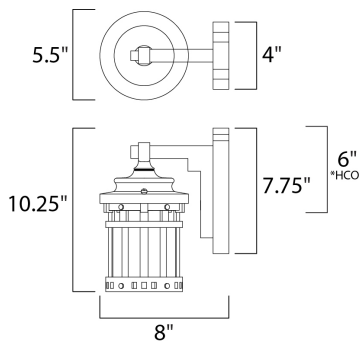

PRODUCT DESCRIPTION

Santa Barbara Cast is a transitional style collection from Maxim Lighting International in Sienna finish with Seedy glass.

*height from center of outlet to the top of the fixture

MEASUREMENTS

DIMENSION : 5.5" W x 10.25" H x 8" Ext
 BACK PLATE : 4" W x 7.75" H x 6" HCO
 HANGING WEIGHT : 2.75 lb

LAMPING

INPUT VOLTAGE : 120V
 BULB : 1 x 60W Incandescent E26 Medium , 60W Total
 BULB INCLUDED : (Not Included)
 DIMMABLE : Yes