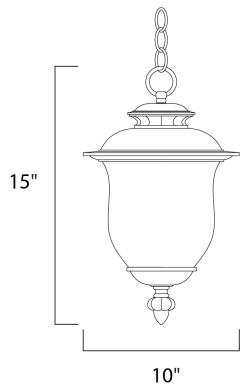

**PRODUCT DESCRIPTION**

Cambria Cast is a transitional style collection from Maxim Lighting International in Chocolate finish with Frost Crackle glass.

**MEASUREMENTS**

DIMENSION : 10" W x 15" H  
 HANGING WEIGHT : 6 lb

**LAMPING**

INPUT VOLTAGE : 120V  
 BULB : 2 x 40W Incandescent E12 Candelabra , 80W Total  
 BULB INCLUDED : (Not Included)  
 DIMMABLE : Yes

**FINISHES OPTION**

 Chocolate

**GLASS**

Frost Crackle FC

**MATERIAL**